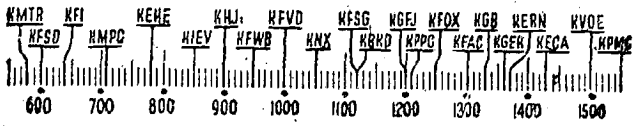

YOUR Radio TODAY

[The information contained in the following schedule is furnished by the stations broadcasting the programs.]

Before 8 a.m.

KMTR—Culiv. Theater. 5.
KFI—"Gotta Get Up." 7; News. 7:15; On the Job. 7:30; Eliz. Earl. 7:45.
KMPC—Get Going. 6:45; Volney James. 7:1 hr.
KEHE—Musical Clock. 6 to 8.
KHJ—Rise. Shine. 6; News. 7:45.
KFWD—Sun. Whinn. 6. 2 hrs. 7:45.
KFVD—Spanish. 6; Jubilee. 7:15.
KNX—Salute. 6; Happened in Hollywood. 7; News. 7:30; Talk. 7:45.
KRRD—Doug Douglas. 6; Doug Douglas. 6:45; News. 7:45.
KGEJ—Concert. 6; News. 7; Chora. 7:15; Sports. 7:30; Rhythm. 7:45.
KFOJ—El Despertador. 6; News. 7:30; Musical. 7:40.
KFAC—Religion. 6; Pastor Reynolds. 7; Music. 7:30; News. 7:45.
KGER—Farm. 6:05; Musical Interlude. 6:20; Maurice Johnson. 6:30; Aubrey. 7:15.
KECA—Ensemble. 7; Financial. 7:30; News. 7:45.
KVOE—Yawn Patrol. 7; News. 7:45.